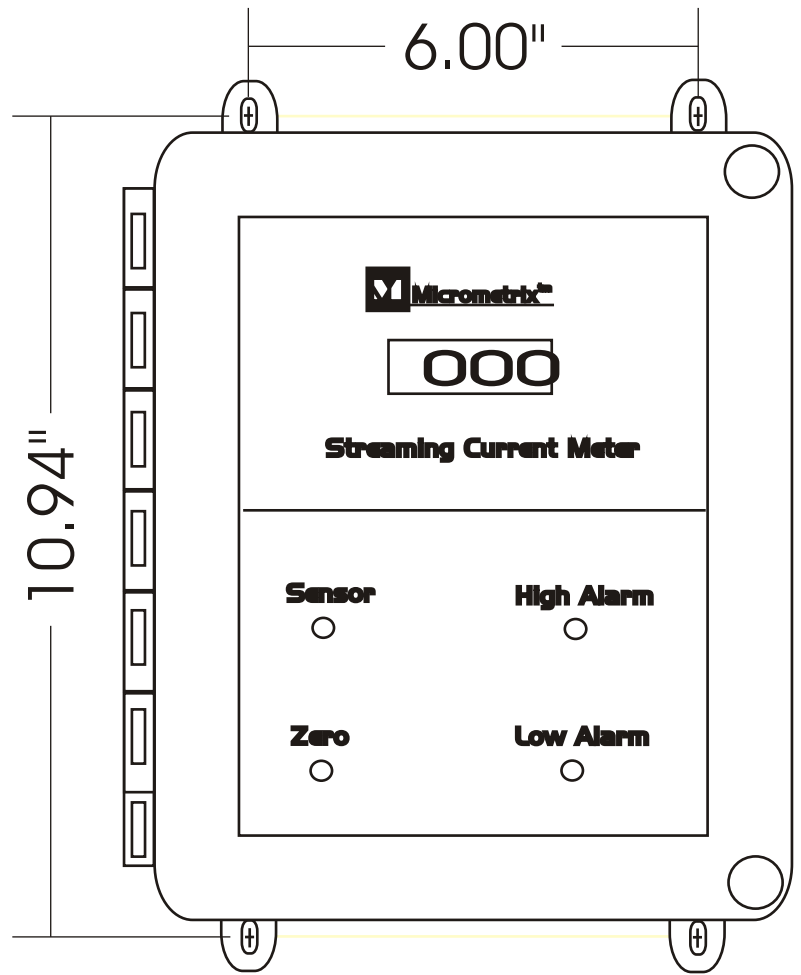

Side View

FRONT VIEW

Streaming Current Meter
Wall Mount Monitor
Mounting Dimensions
7/29/02 CRV